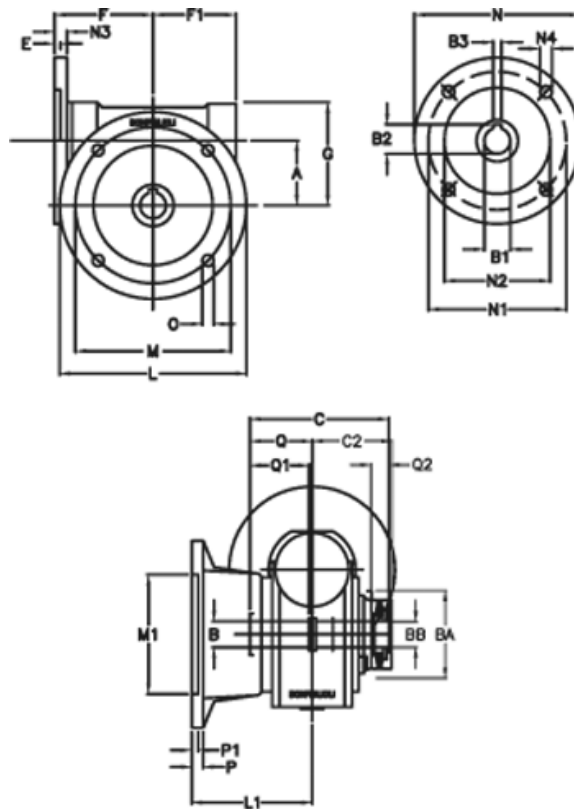

Article number: 390204906042216

Description: Worm Gear with Torque Limiter  
VF 49-L1-F-60 P63B5

## Measures

a = 49.50	C2 = 63,5	m = 90	P = 12
B = 25	Description = VF 49F-xx-63B5	M1 = 70	P1 = 10
B1 E7 = 11	E = 3.0	N = 140	Q = 51.0
B2 = 12.8	F = 70	N1 = 115	Q1 = 41
B3 H9 = 4	F1 = 63	N2 = 95	Q2 = 15
BA = 63	g = 80	N3 = 10.5	
BB H7 = 14	L = 125	N4 = 9.5	
C = 105	L1 = 85.5	O = 10.5	